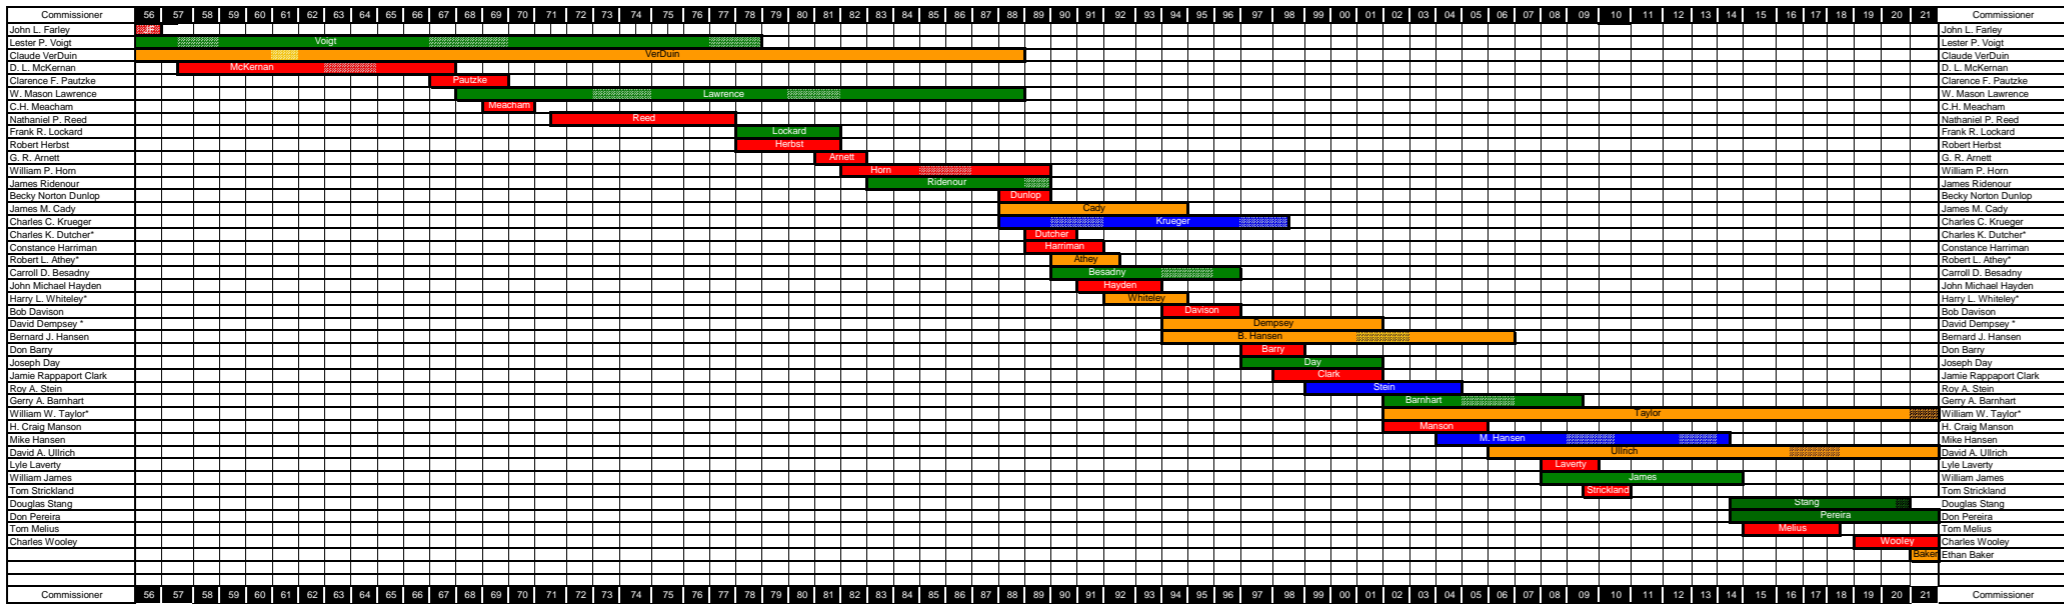

COMMISSIONERS OF THE GREAT LAKES FISHERY COMMISSION

CANADIAN COMMISSIONERS

UNITED STATES COMMISSIONERS

*=Alternate