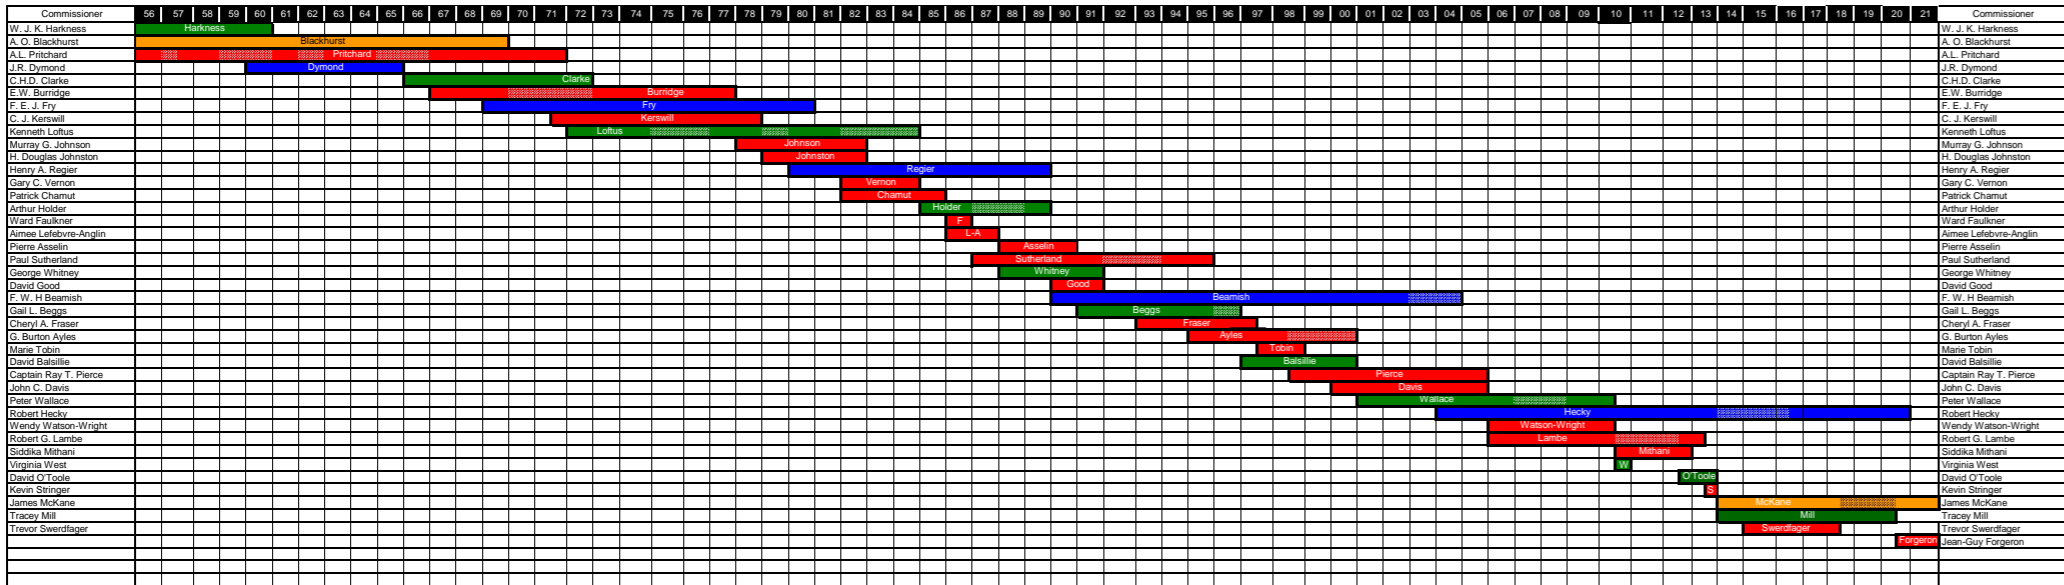

COMMISSIONERS OF THE GREAT LAKES FISHERY COMMISSION

CANADIAN COMMISSIONERS

UNITED STATES COMMISSIONERS

*=Alternate